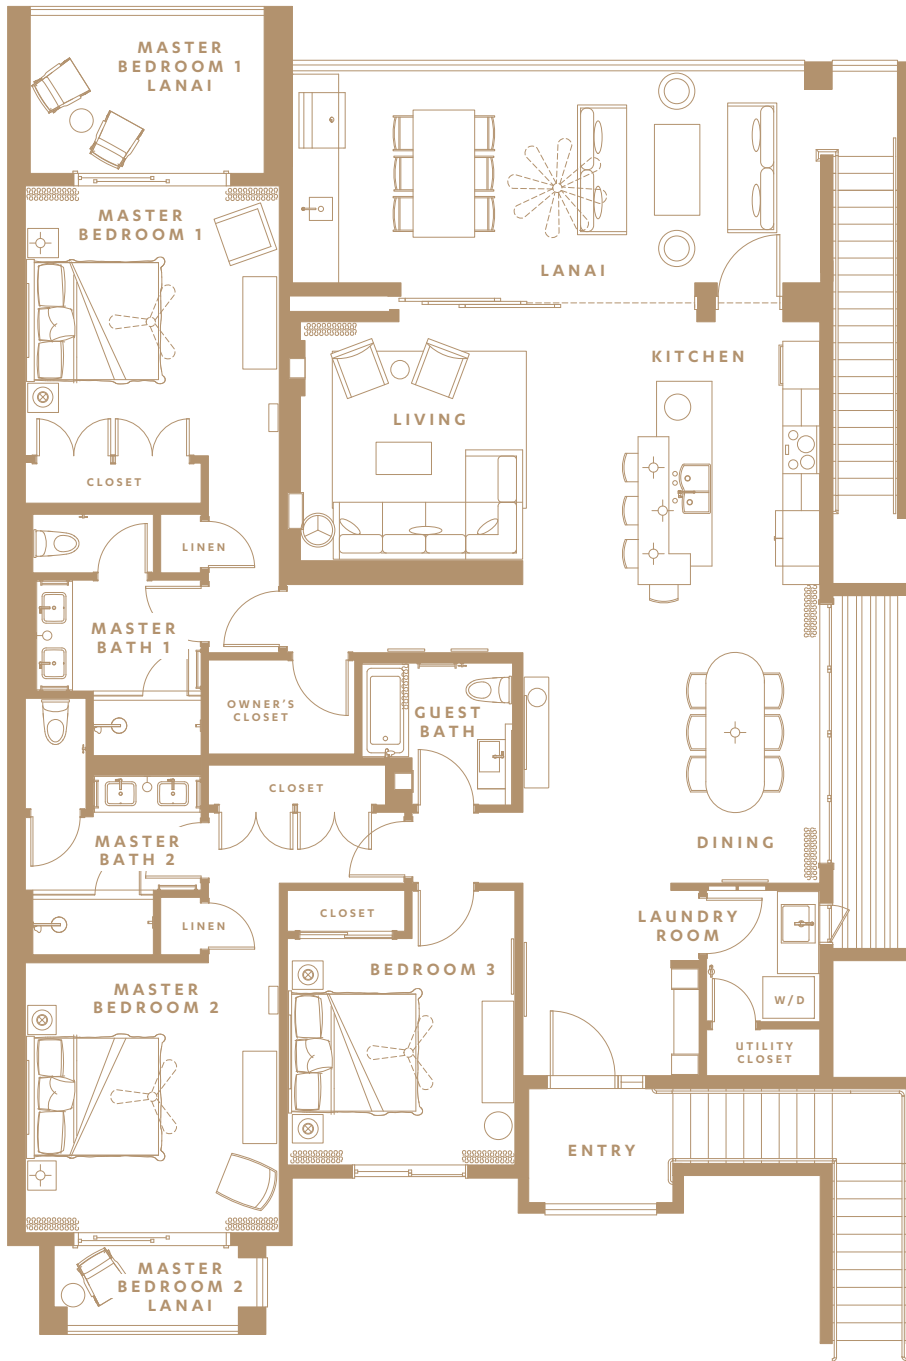

GARDEN VILLAS

3 | **3**
 BED | BATH

INTERIOR
 2,047 SQFT

LANAI
 521 SQFT

GARAGE
 277 SQFT

TOTAL
 2,893 SQFT

SECOND LEVEL

SECOND LEVEL

FLOORPLAN